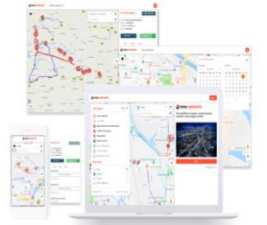

one.network
One platform to plan, monitor, communicate and analyse traffic disruptions.

Sign in

Or sign up [here](#).

one.network

One platform to plan, monitor, communicate and analyse traffic disruptions. Learn more about our solutions [here](#).