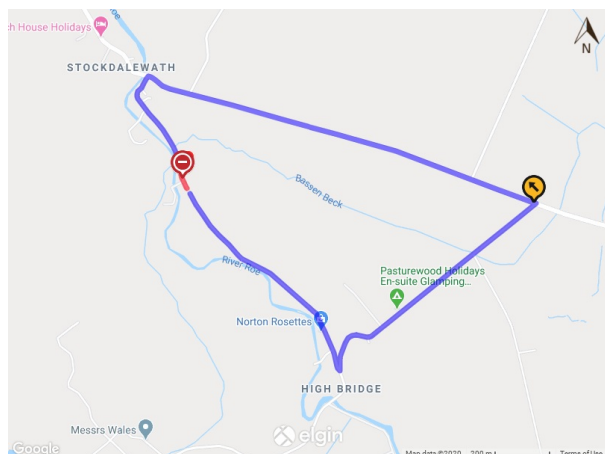

### URGENT ROAD CLOSURE NOTICE

#### **U1145 Road Leading From Stockdalewath South To Roehill, Carlisle District (B)**

Notice is hereby given that to allow United Utilities to carry out urgent Repair Leaking Water Main ("the Works") Cumbria County Council prohibits with immediate effect the passage of vehicular traffic along that section of the Road Leading From Stockdalewath South To Roehill, Dalston extending in a northerly direction for a total distance of approximately 80 metres, as and when the appropriate traffic signs are displayed.

A suitable alternative route for vehicles will be signed and available via the unrestricted section of Road Leading From Stockdalewath South To Roehill, Road Leading From Raughton Head To Junction At Knights Lodge Via Stockdalewath, High Bridge On The U1218 From The C1018, Road Leading From Ivegill Junction To Raughtonhead Junction Via Highbridge and vice versa