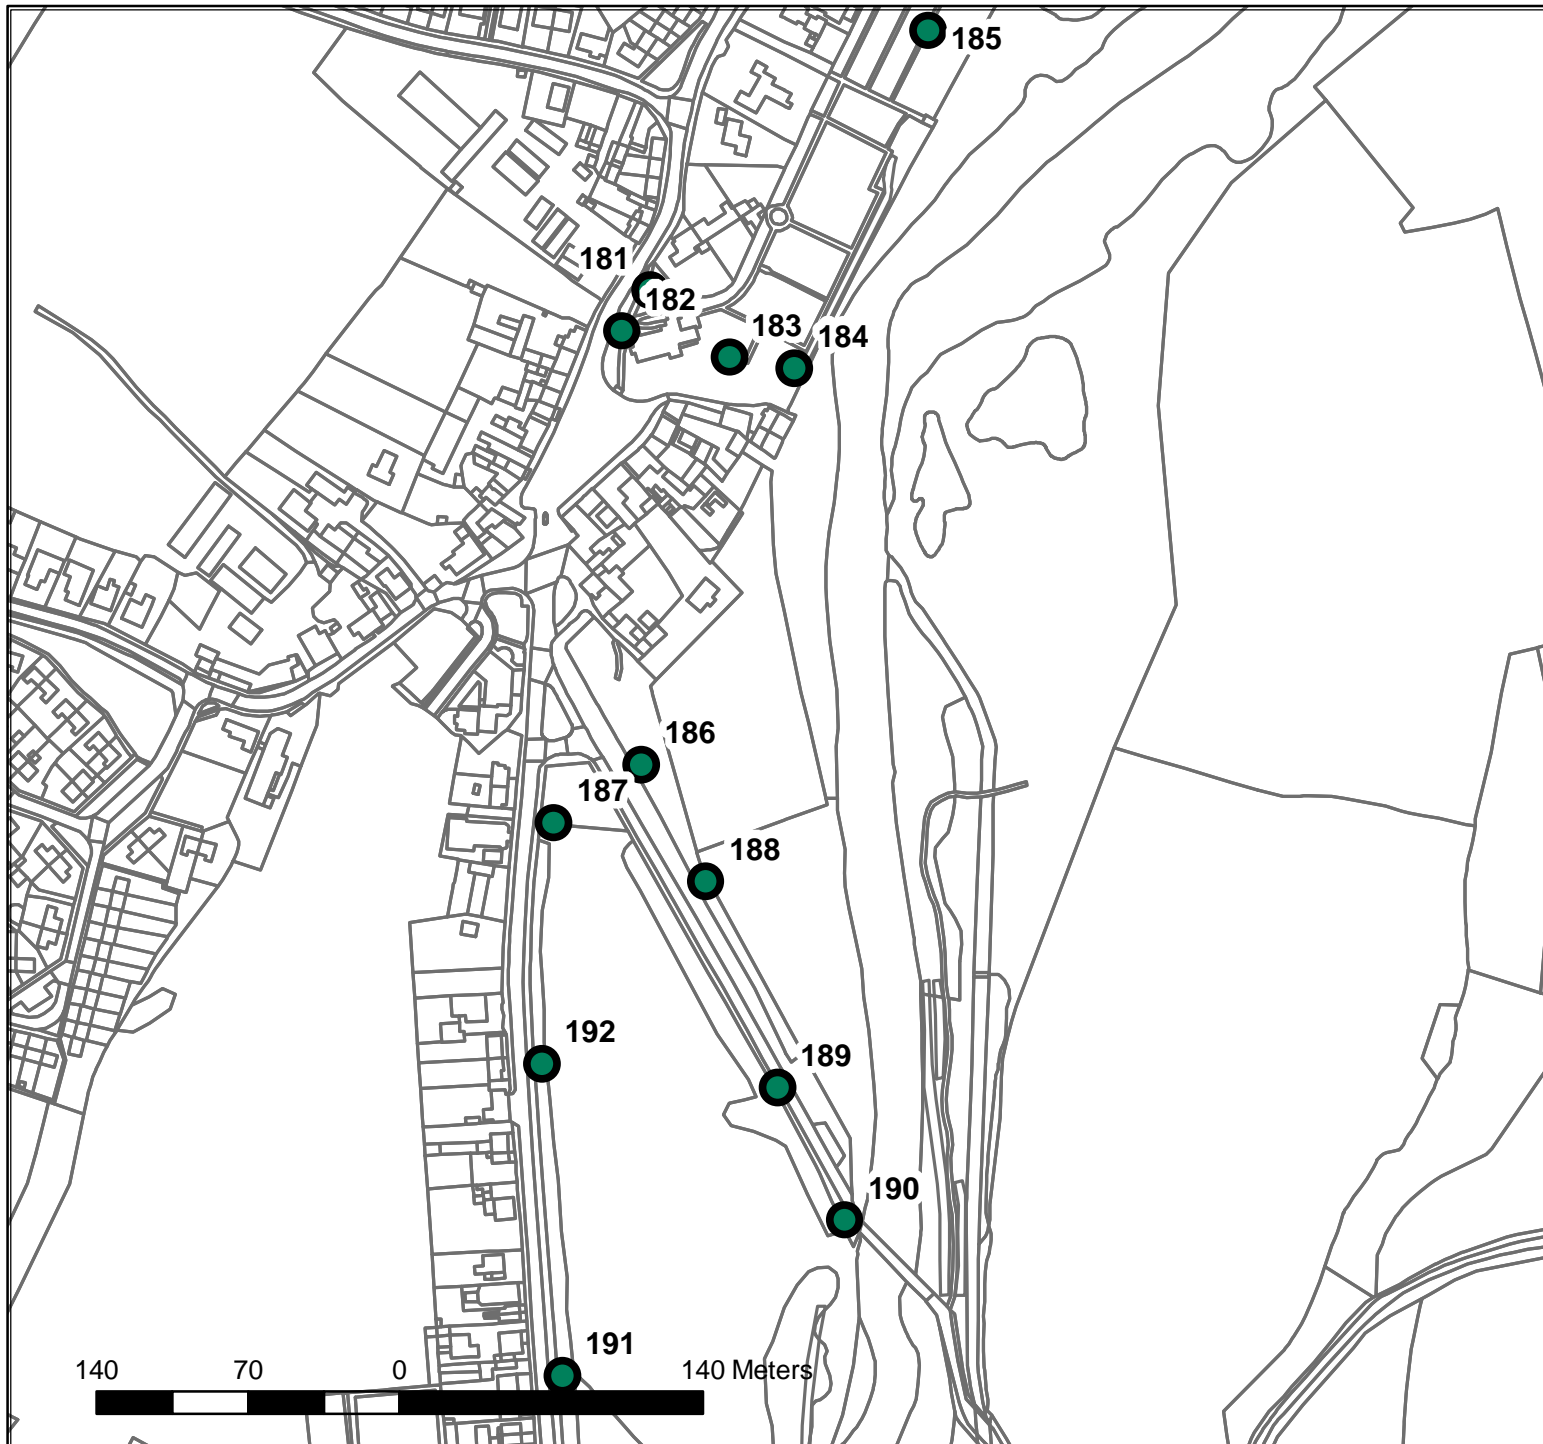

Dalston Parish Council

Tree Survey Map

● Tree Reference

© Crown copyright and database rights 2018 Ordnance Survey
AL100018344

OS sheets:
NY23SE contours
NY23SW contours
NY23SE
NY23SW

Scale 1:3,500

12/05/2020

Underley Business Centre
Kearstwick
Kirkby Lonsdale
LA26 2DY
Tel: 01524 272249